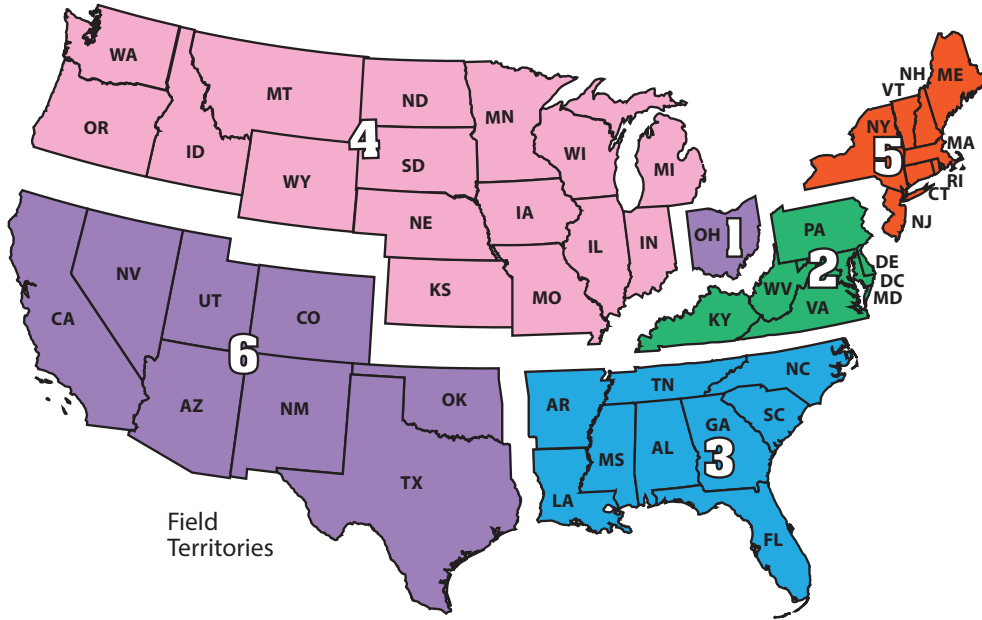

Jenne® Territory Sales Managers, Inside Sales and Support Teams 1.800.422.6191

Vice President of US Sales

Ken Fabozzi

1.800.422.6191 ext 3417

Direct: 1.440.471.3417

Fax: 1.440.471.3457

Mobile: 1.716.228.1352